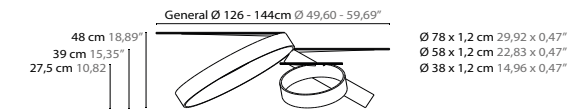

COFFEE TABLE CT 40 / TOP EQUINOX

COFFEE TABLE CT3

ART. 10060 + TOP CODE + FINISHING CODE

COFFEE TABLE CT 40

ART. 10064 + TOP CODE + FINISHING CODE

CUSTOMIZED AND BESPOKE POSSIBLE

TABLETOP SURFACES

NAME	NEW DAWN WHITE	ANTARTIC	CARUSO	LA NOCHE BLACK	EQUINOX	FROZEN GOLD	MIDNIGHT GOLD	MONTANA	ETERNITY	INDIAN SUMMER	ESSENCE	TACANDA
TOP CODE	110	115	120	125	130	210	215	220	225	230	235	240