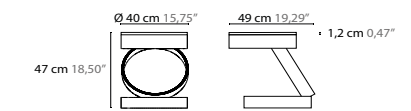

COFFEE TABLE CT 40 / TOP EQUINOX

COFFEE TABLE CT3

ART. 10060 + TOP CODE + FINISHING CODE

COFFEE TABLE CT 40

ART. 10064 + TOP CODE + FINISHING CODE

CUSTOMIZED AND BESPOKE POSSIBLE

TABLETOP SURFACES

NAME	NEW DAWN WHITE	ANTARTIC	CARUSO	LA NOCHE BLACK	EQUINOX	FROZEN GOLD	MIDNIGHT GOLD	MONTANA	ETERNITY	INDIAN SUMMER	ESSENCE	TACANDA
TOP CODE	110	115	120	125	130	210	215	220	225	230	235	240